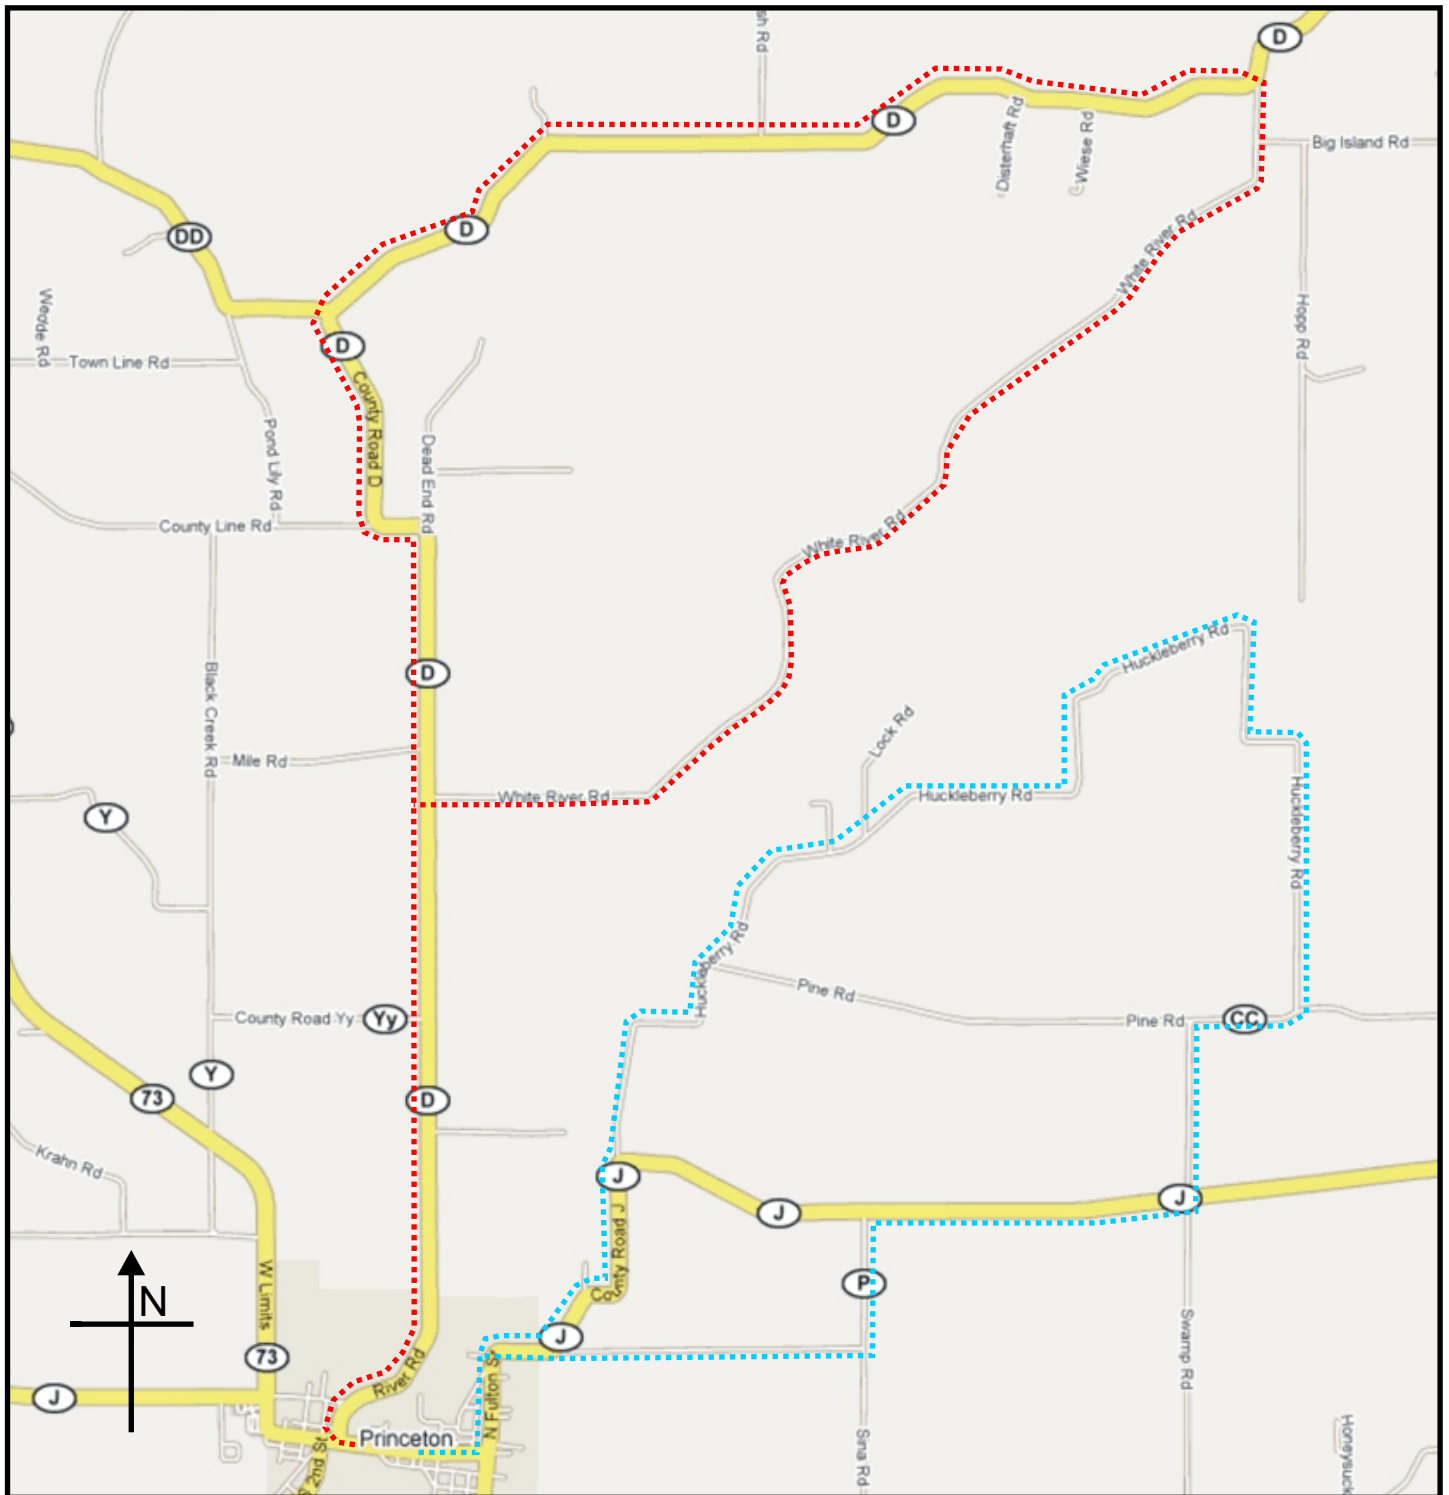

# Northern Princeton Bike Routes

**2** Huckleberry's  
\*15 Miles  
\*Easy Level

**3** Rustic River  
\*22 Miles  
\*Moderate Level